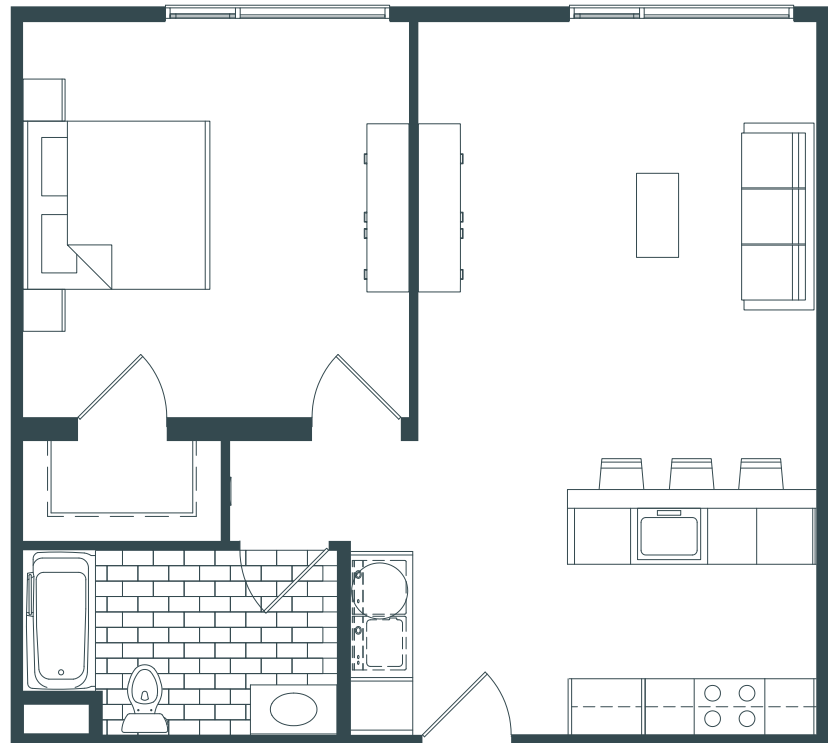

19

unit type **A1**

1 BEDROOM / 1 BATH
766 SF

Date: _____

Apartment Number: _____

Rent: _____

sono19day.com
203.354.1556

19 Day Street
South Norwalk, CT 06854

Elevations and floor plans are artist's renderings and accuracy cannot be guaranteed. All room dimensions are approximations only. These images are for illustrative purposes only and are not part of a legal contract.