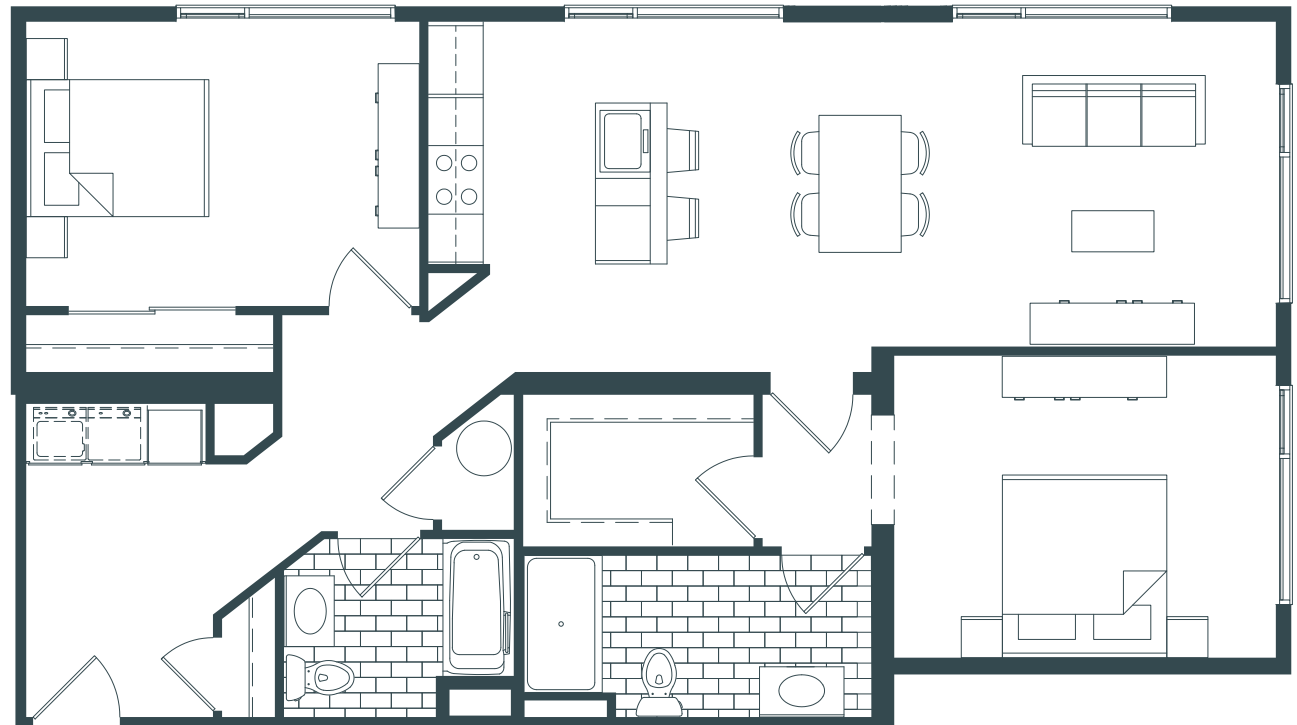

19

unit type **B1**

2 BEDROOM / 2 BATH
1,198 SF

Date: _____

Apartment Number: _____

Rent: _____

sono19day.com
203.354.1556

19 Day Street
South Norwalk, CT 06854

Elevations and floor plans are artist's renderings and accuracy cannot be guaranteed. All room dimensions are approximations only. These images are for illustrative purposes only and are not part of a legal contract.