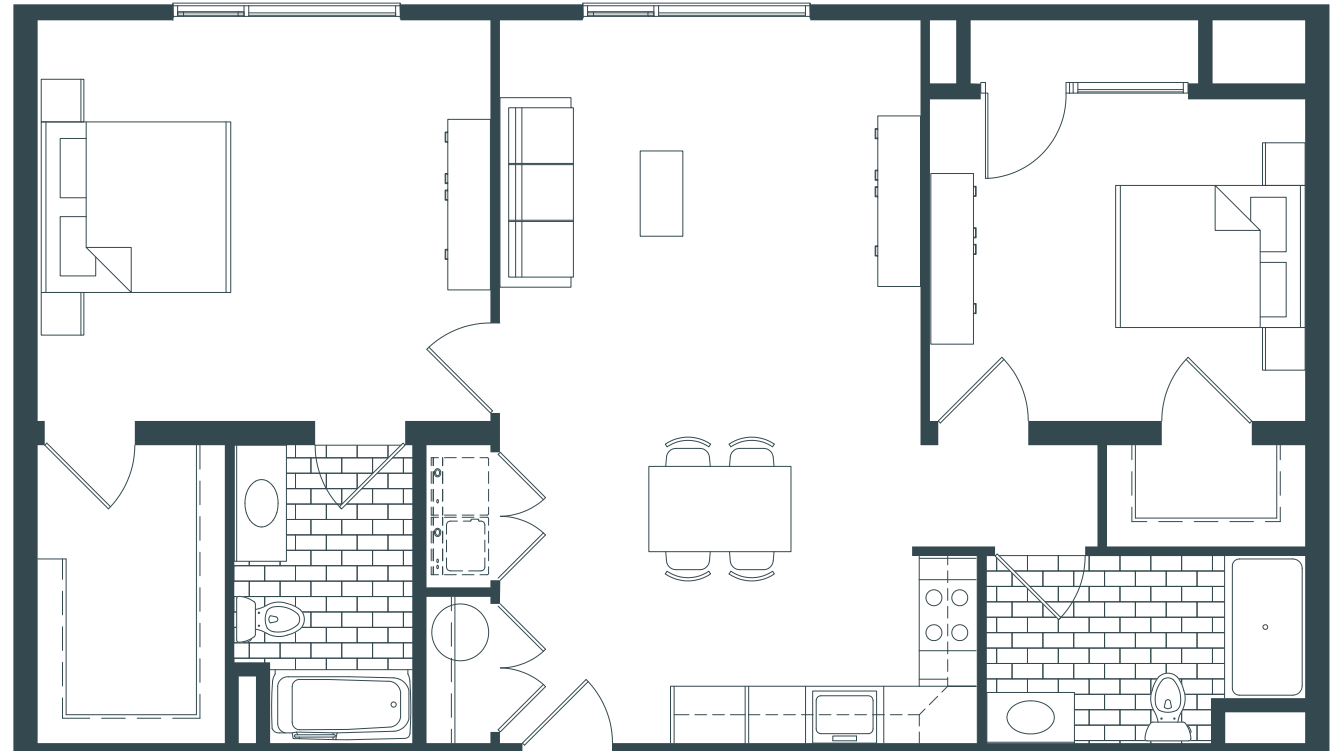

19

unit type **B2**

2 BEDROOM / 2 BATH
1,196 SF

Date: _____

Apartment Number: _____

Rent: _____

sono19day.com
203.354.1556

19 Day Street
South Norwalk, CT 06854

Elevations and floor plans are artist's renderings and accuracy cannot be guaranteed. All room dimensions are approximations only. These images are for illustrative purposes only and are not part of a legal contract.