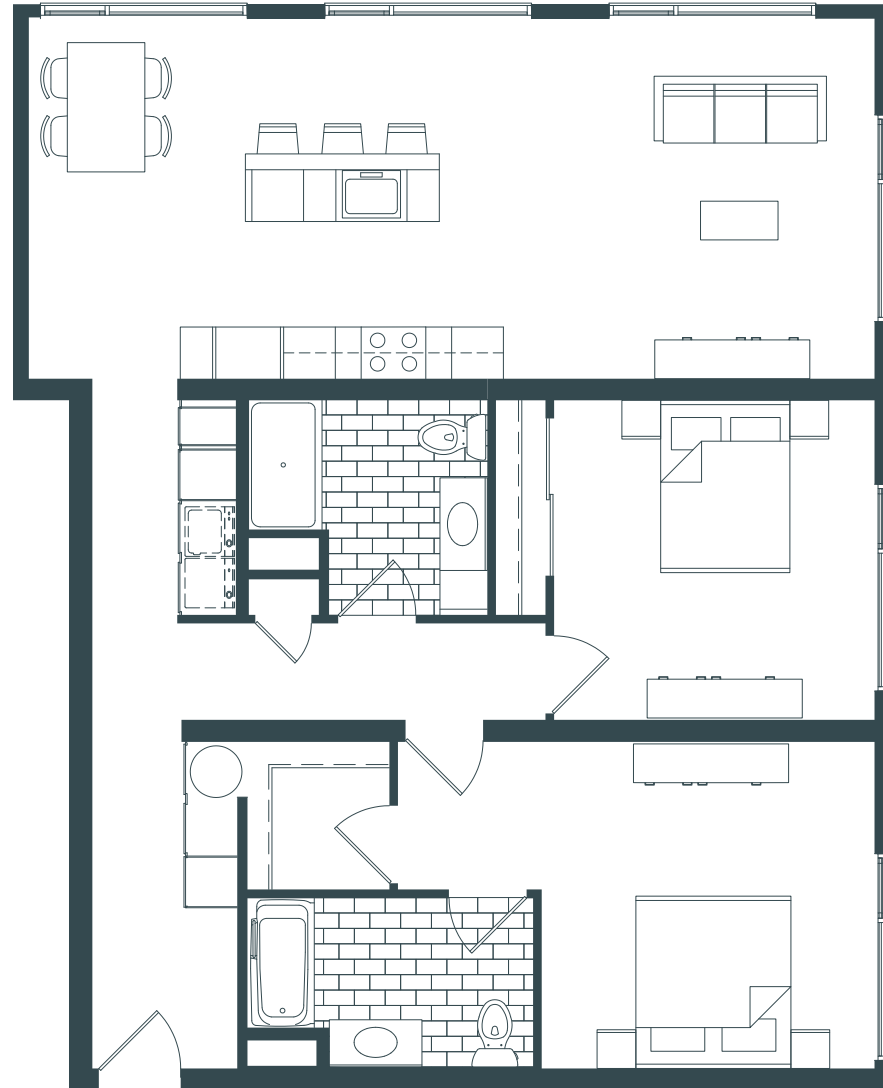

19

unit type **B3**

2 BEDROOM / 2 BATH
1,341 SF

Date: _____

Apartment Number: _____

Rent: _____

sono19day.com

203.354.1556

19 Day Street
South Norwalk, CT 06854

Elevations and floor plans are artist's renderings and accuracy cannot be guaranteed. All room dimensions are approximations only. These images are for illustrative purposes only and are not part of a legal contract.