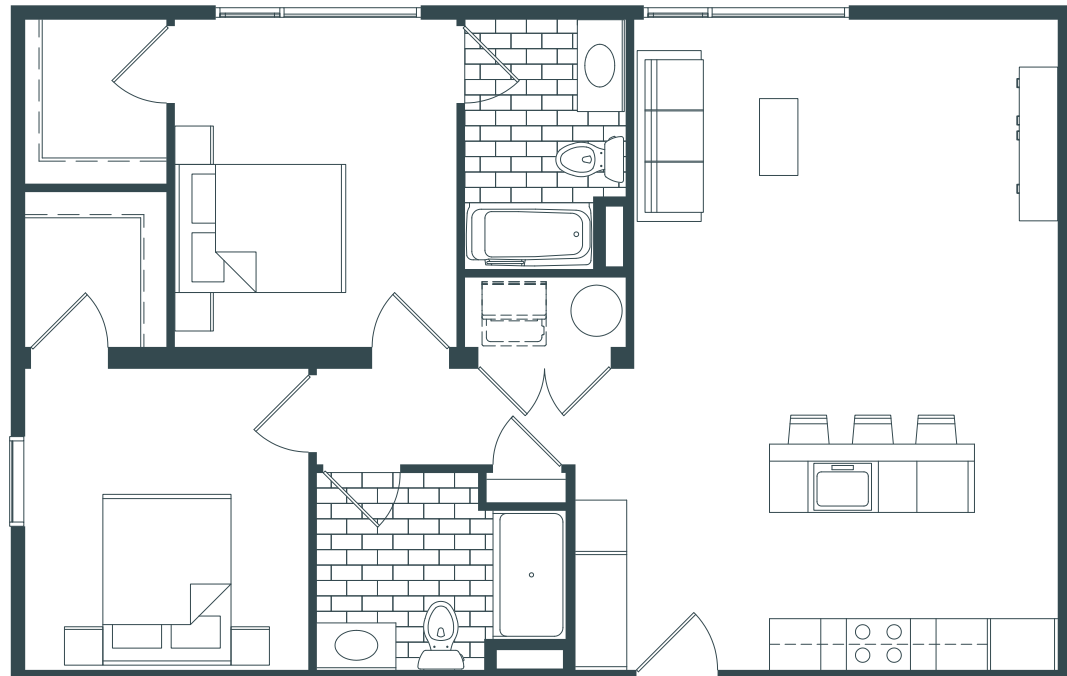

19

unit type **B4**

2 BEDROOM / 2 BATH
1,086 SF

Date: _____

Apartment Number: _____

Rent: _____

sono19day.com

203.354.1556

19 Day Street
South Norwalk, CT 06854

Elevations and floor plans are artist's renderings and accuracy cannot be guaranteed. All room dimensions are approximations only. These images are for illustrative purposes only and are not part of a legal contract.