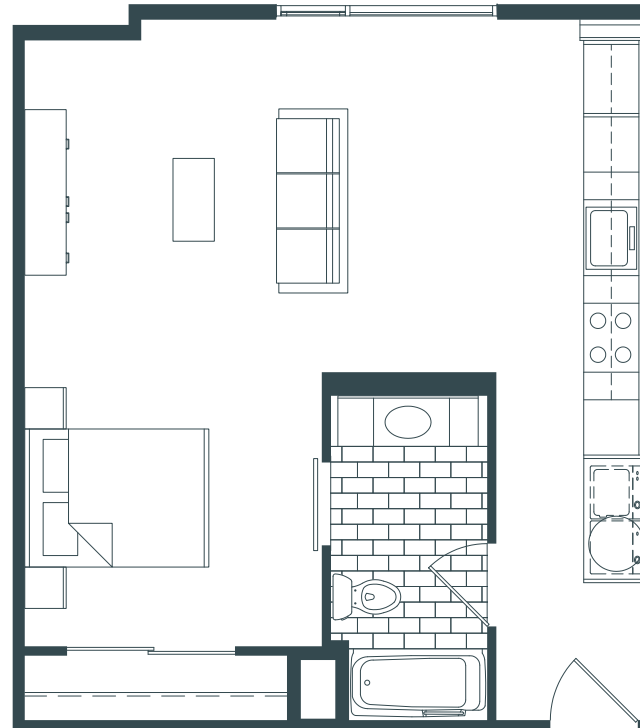

# 19

unit type **S1**

STUDIO / 1 BATH  
607 SF

Date: \_\_\_\_\_

Apartment Number: \_\_\_\_\_

Rent: \_\_\_\_\_

[sono19day.com](http://sono19day.com)  
203.354.1556

19 Day Street  
South Norwalk, CT 06854

Elevations and floor plans are artist's renderings and accuracy cannot be guaranteed. All room dimensions are approximations only. These images are for illustrative purposes only and are not part of a legal contract.