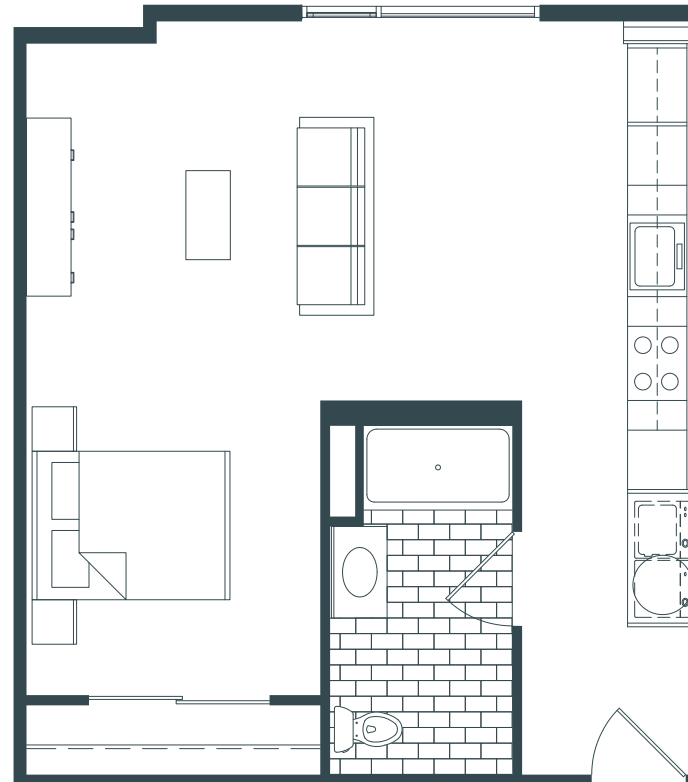

# 19

unit type **S2**

STUDIO / 1 BATH  
607 SF

Date: \_\_\_\_\_

Apartment Number: \_\_\_\_\_

Rent: \_\_\_\_\_

[sono19day.com](http://sono19day.com)  
203.354.1556

19 Day Street  
South Norwalk, CT 06854

Elevations and floor plans are artist's renderings and accuracy cannot be guaranteed. All room dimensions are approximations only. These images are for illustrative purposes only and are not part of a legal contract.