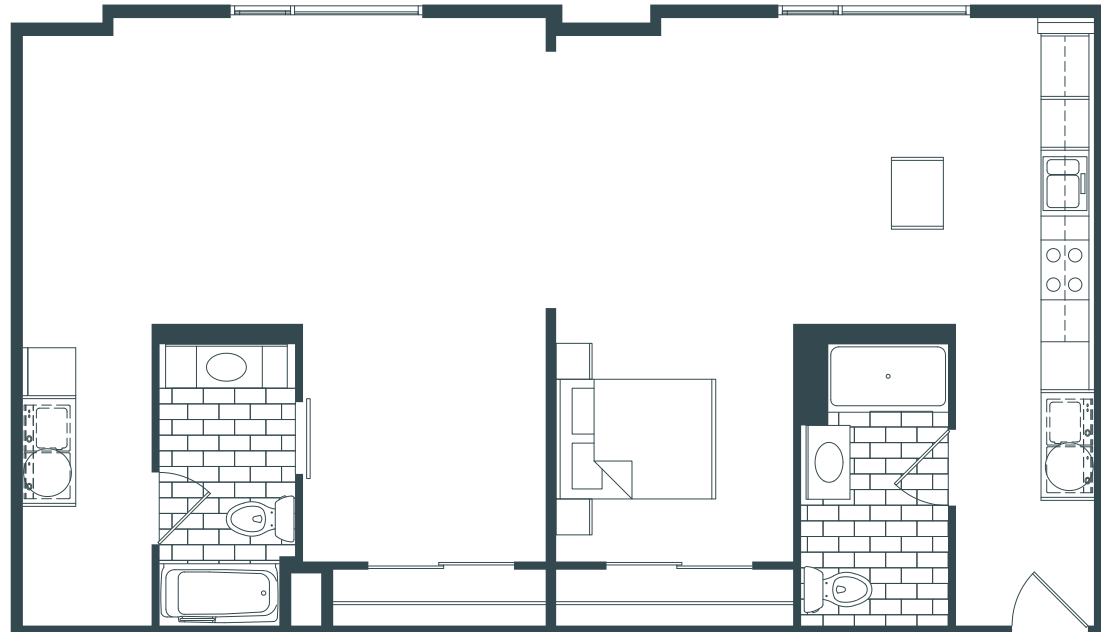

19

unit type **S3**

STUDIO / 2 BATH

1,190 SF

Date: _____

Apartment Number: _____

Rent: _____

sono19day.com

203.354.1556

19 Day Street

South Norwalk, CT 06854

Elevations and floor plans are artist's renderings and accuracy cannot be guaranteed. All room dimensions are approximations only. These images are for illustrative purposes only and are not part of a legal contract.